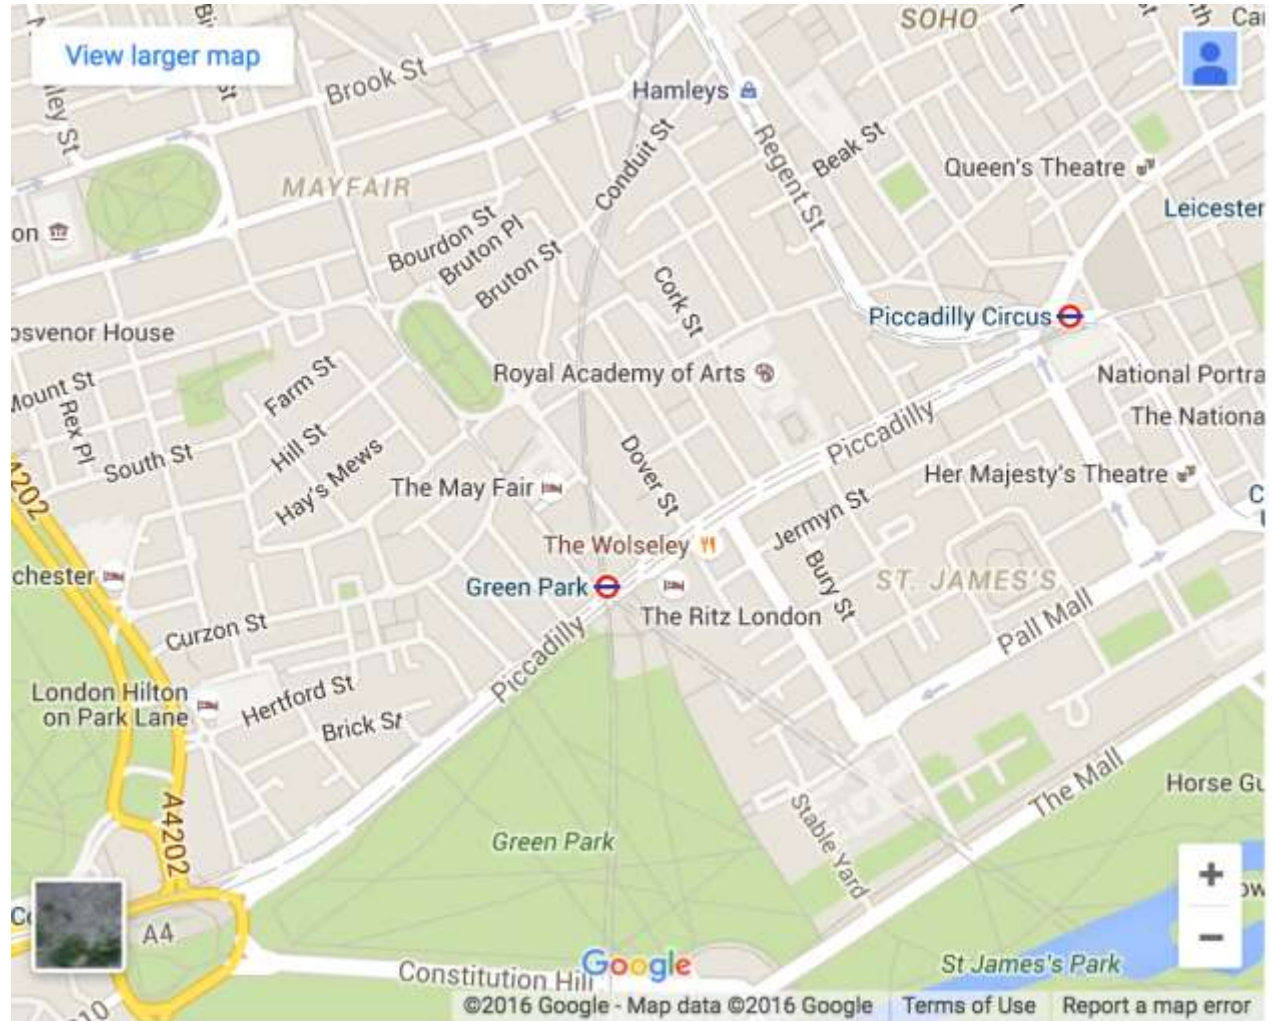

ruth@yewno.com

650 291 8805

Where are we based

Silicon Valley, USA

London, UK

Let

SEARCH

Use