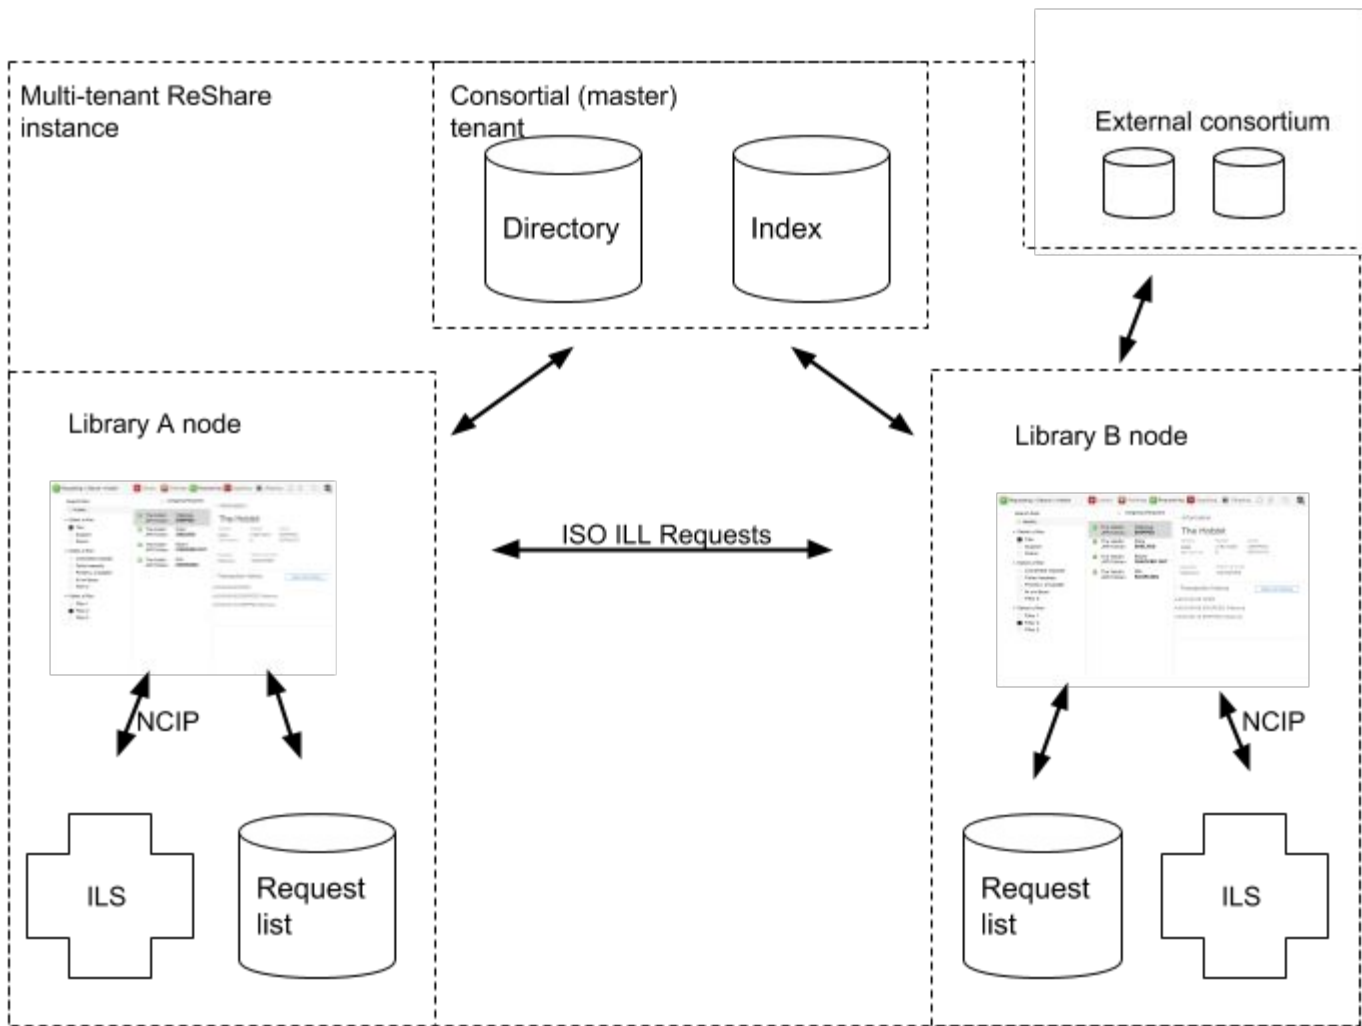

Hobbit...

Select a filter

- Title
- Supplier
- Patron

Select a filter

- Completed requests
- Failed requests
- Pending, at supplier
- At my library
- Filter 5

Select a filter

- Filter 1
- Filter 2
- Filter 3

Outgoing Requests

	The Hobbit JRR Tolkien	Villanova SHIPPED
	The Hobbit JRR Tolkien	Duke SHELVED
	The Hobbit JRR Tolkien	Baylor CHECKED OUT
	The Hobbit JRR Tolkien	N/A SOURCING

Information

The Hobbit

Tolkien	ReqID	State
ISBN	2183-5234	SHIPPED
111-111-11	8	2018-9-10

Supplier	Temp barcode
Villanova	1234567890

Transaction history

[View full history](#)

- 2018-09-08 OPEN
- 2018-09-08 SOURCED Villanova
- 2018-09-10 SHIPPED Villanova

Timeline

- Early Spring 2019 Mockups
- Late Spring 2019 Working Prototypes
- September 2019 Minimally Viable Product (see slide 5)
 - MVP = What most of us have today, + more
- Sept 2019 - June 2020 Reporting Application Development
- Sept 2019 - June 2020 Software Testing + Pilot Phase 1
- On-going Community development & sustainability
 - On-going business models, preferred service providers