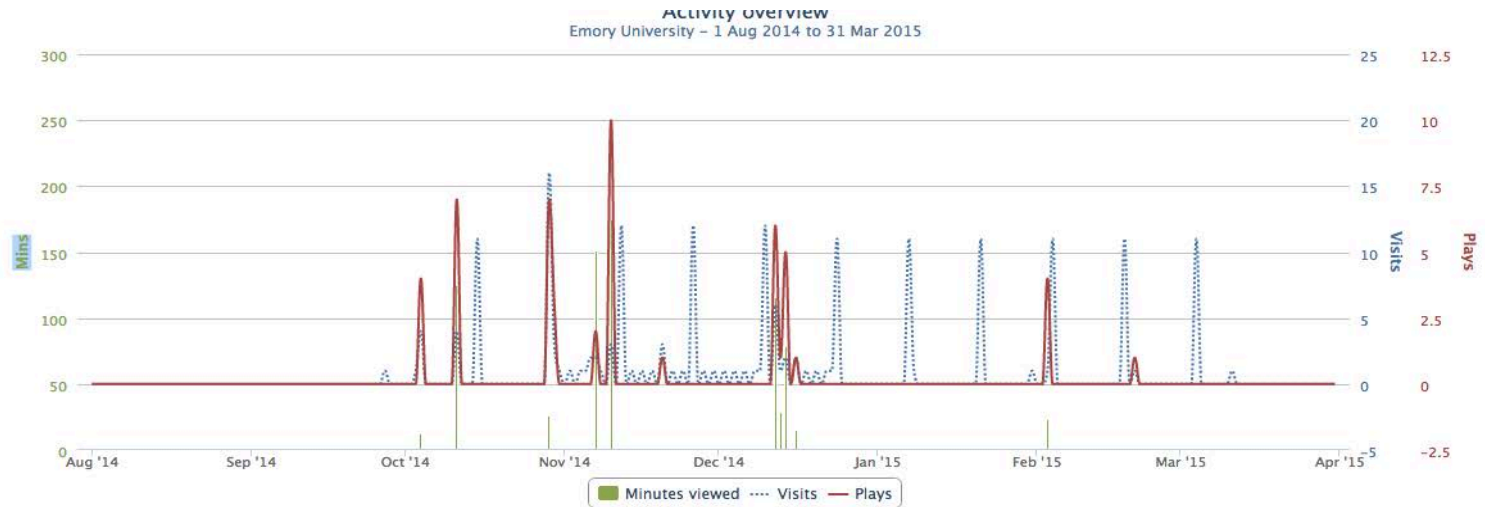

EMORY
UNIVERSITY

Current Use/Data

- Only a handful films have been licensed as of March 2015

184
Visits

249
Pages

52
Plays

751
Mins

1.35
Pages/visit